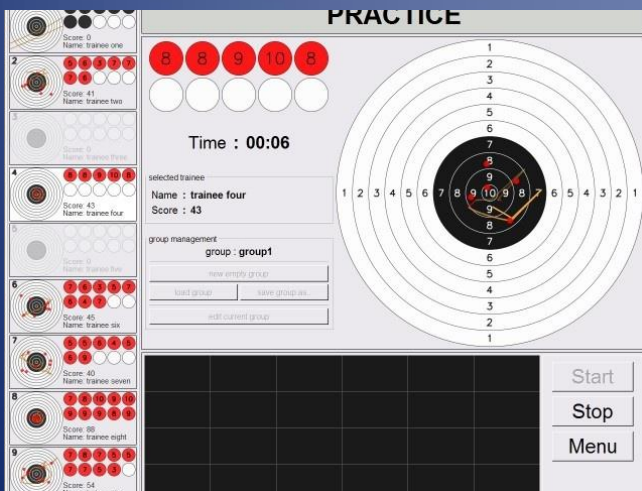

Operates in extreme weather conditions  
TESTED IN SNOW AND RAIN

Flight time  
UP TO ONE HOUR

Operational range 6km  
LIMITED ONLY BY LINE OF SIGHT

Easy to assemble  
OPEN GALLERY

Object recognition and tracking  
MOVING AND STATIONARY OBJECTS

IR and EO video  
WITH 3 AXIS GIMBAL STABILIZATION

[www.uav.ee](http://www.uav.ee)

[www.uav.ee](http://www.uav.ee)

www.eli.ee

[www.uav.ee](http://www.uav.ee)

[www.uav.ee](http://www.uav.ee)

[www.eliengineering.ee](http://www.eliengineering.ee)