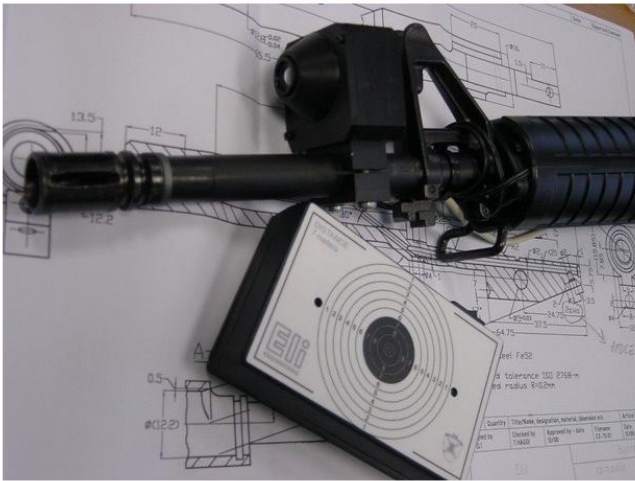

Operates in extreme weather conditions  
TESTED IN SNOW AND RAIN

Flight time  
UP TO ONE HOUR

Operational range 6km  
LIMITED ONLY BY LINE OF SIGHT

Easy to assemble  
OPEN GALLERY

Object recognition and tracking  
MOVING AND STATIONARY OBJECTS

IR and EO video  
WITH 3 AXIS GIMBAL STABILIZATION

[www.uav.ee](http://www.uav.ee)

[www.uav.ee](http://www.uav.ee)

www.eli.ee

[www.uav.ee](http://www.uav.ee)

[www.uav.ee](http://www.uav.ee)

[www.eliengineering.ee](http://www.eliengineering.ee)