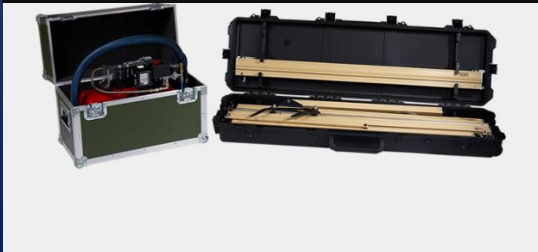

Operates in extreme weather conditions
TESTED IN SNOW AND RAIN

Flight time
UP TO ONE HOUR

Operational range 6km
LIMITED ONLY BY LINE OF SIGHT

Easy to assemble
OPEN GALLERY

Object recognition and tracking
MOVING AND STATIONARY OBJECTS

IR and EO video
WITH 3 AXIS GIMBAL STABILIZATION